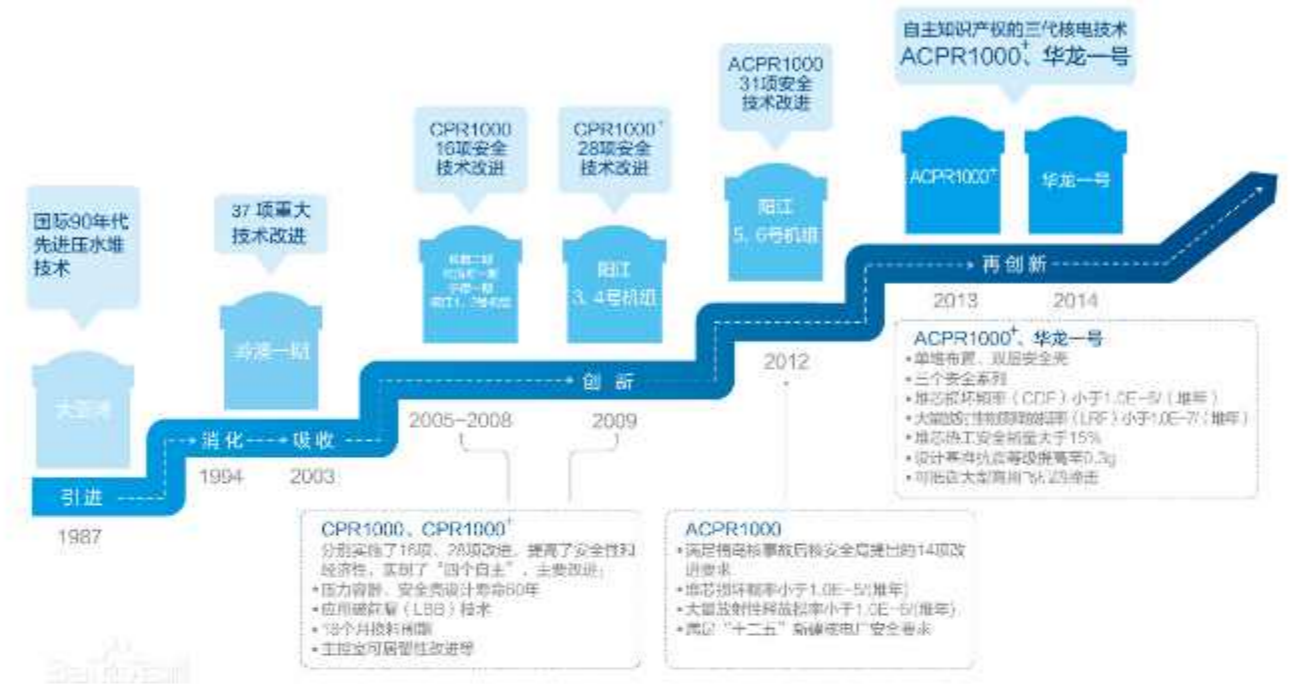

We mainly supply the following products